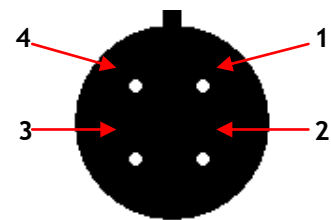

KMS

KMS CAN connectors Wiring

Pin nr	Colour	Function
1	Red	12V Supply
2	Black	Ground
3	White	Can High (+)
4	Green	Can Low (-)

Front of male connector:

Front of female connector:

Kronenburg Management Systems