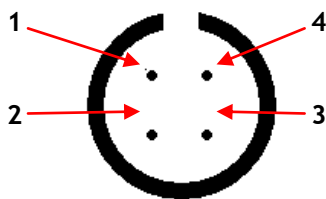

KMS

KMS CAN connectors Wiring

Pin nr	Colour	Function
1	Red	12V Supply
2	Black	Ground
3	White	Can High (+)
4	Green	Can Low (-)

Front of male connector:

Front of female connector:

Kronenburg Management Systems