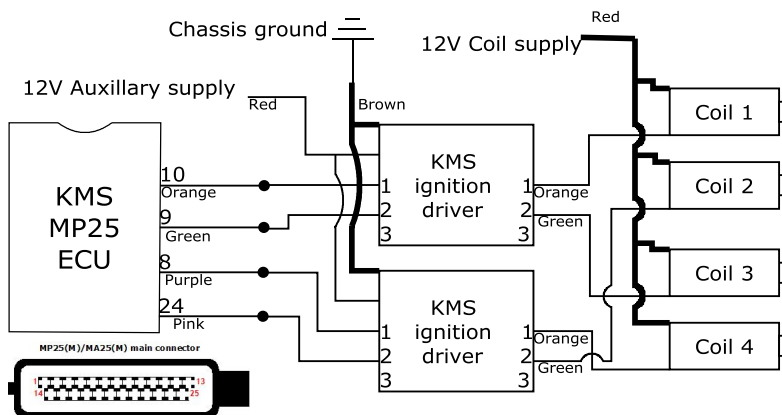

KMS

KMS MP25 Yamaha Vmax Wiring

4 cyl. single coils (without amplifier), direct fire

4 cyl. single coils (with amplifier), direct fire

Kronenburg Management Systems