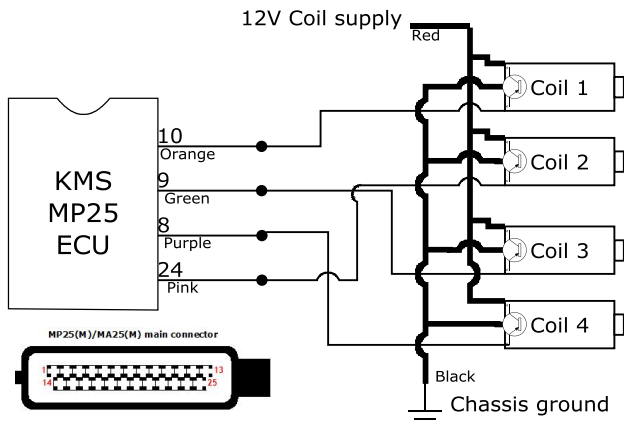

KMS

KMS MP25 Yamaha Vmax Wiring

4 cyl. single coils (without amplifier), direct fire

4 cyl. single coils (with amplifier), direct fire

Kronenburg Management Systems